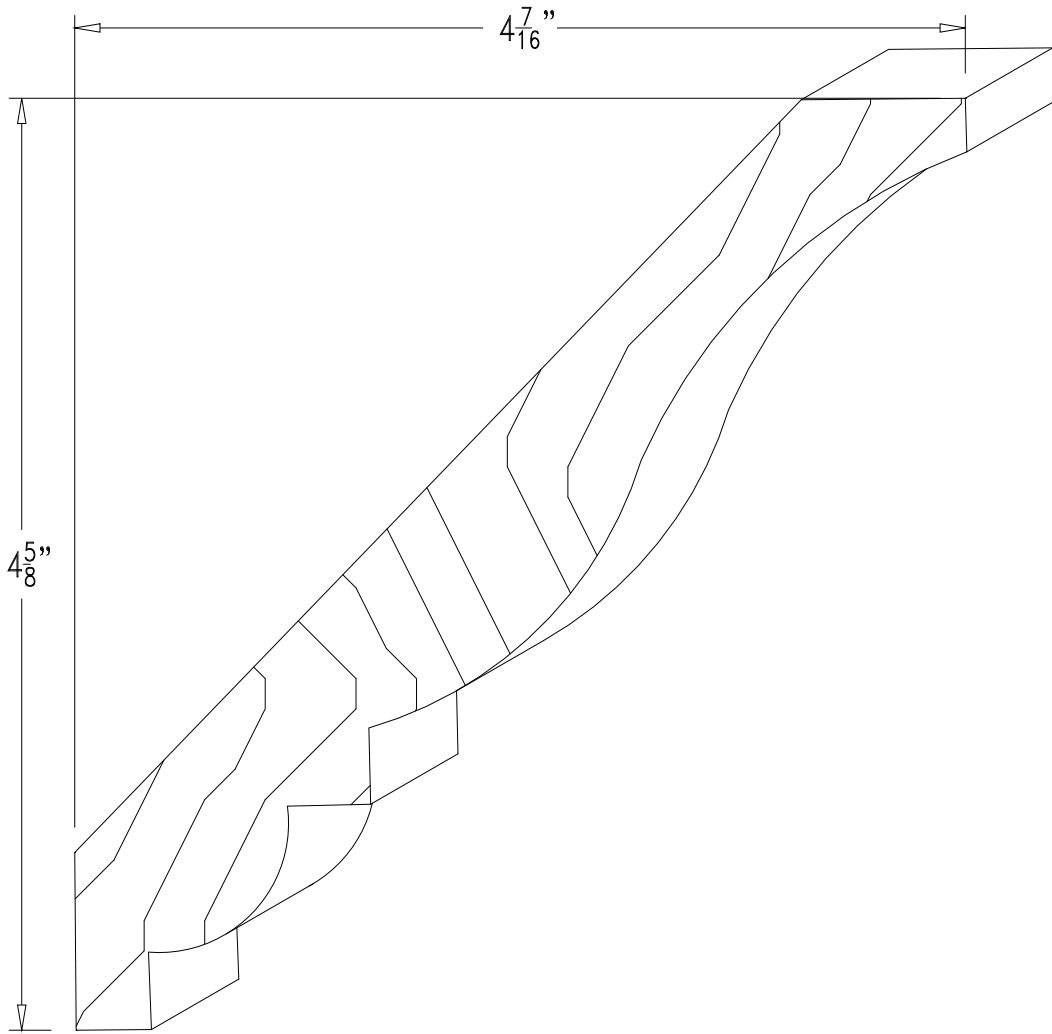

#448 ~
7/8" X 6 3/8"