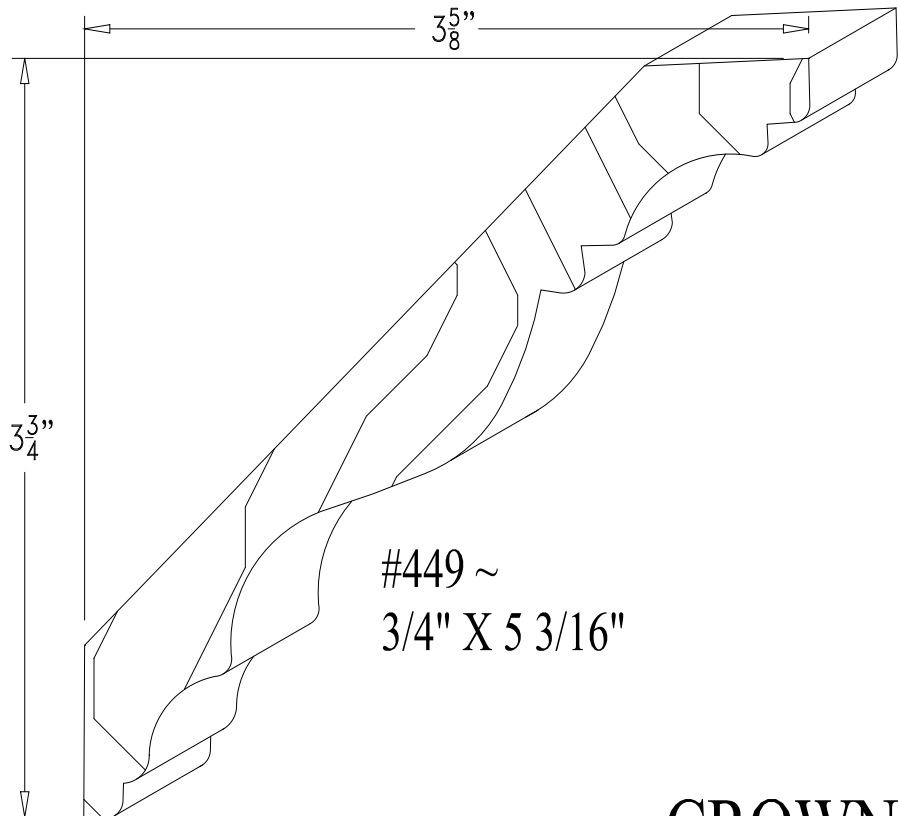

#449 ~
3/4" X 5 3/16"

MOLDINGS DIRECT ~ (772) 781-8183

CROWN