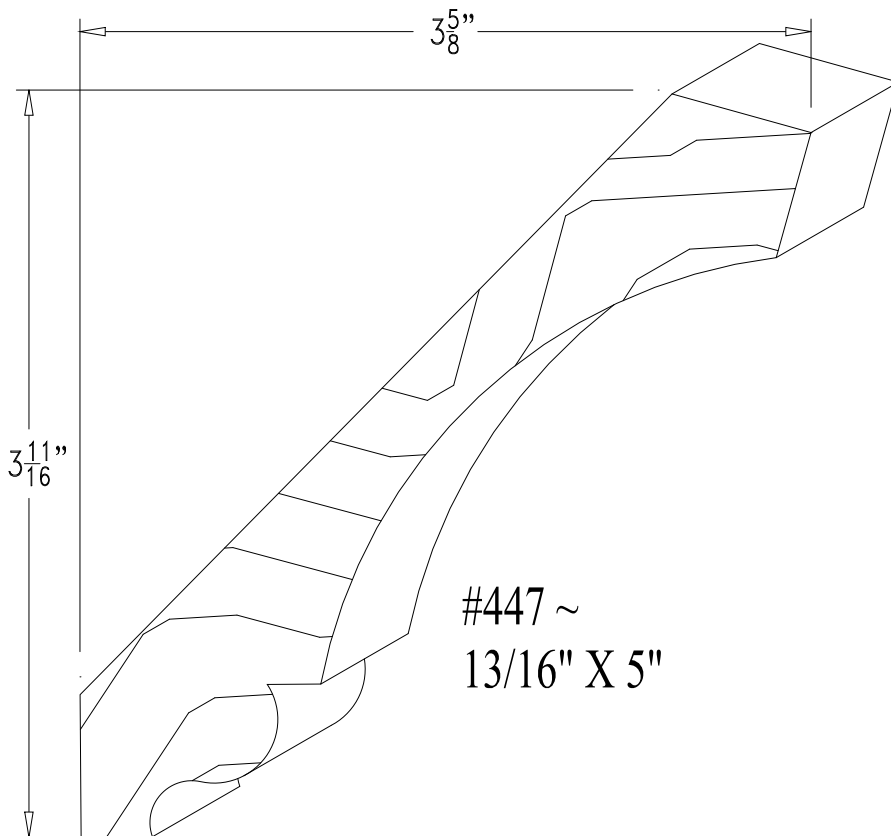

MOLDINGS DIRECT ~ (772) 781-8183

CROWN

MOLDINGS DIRECT ~ (772) 781-8183

CROWN

MOLDINGS DIRECT ~ (772) 781-8183

CROWN

445 ~ 13/16" X 4 3/16"

#446 ~ 5/8" X 2 1/4"