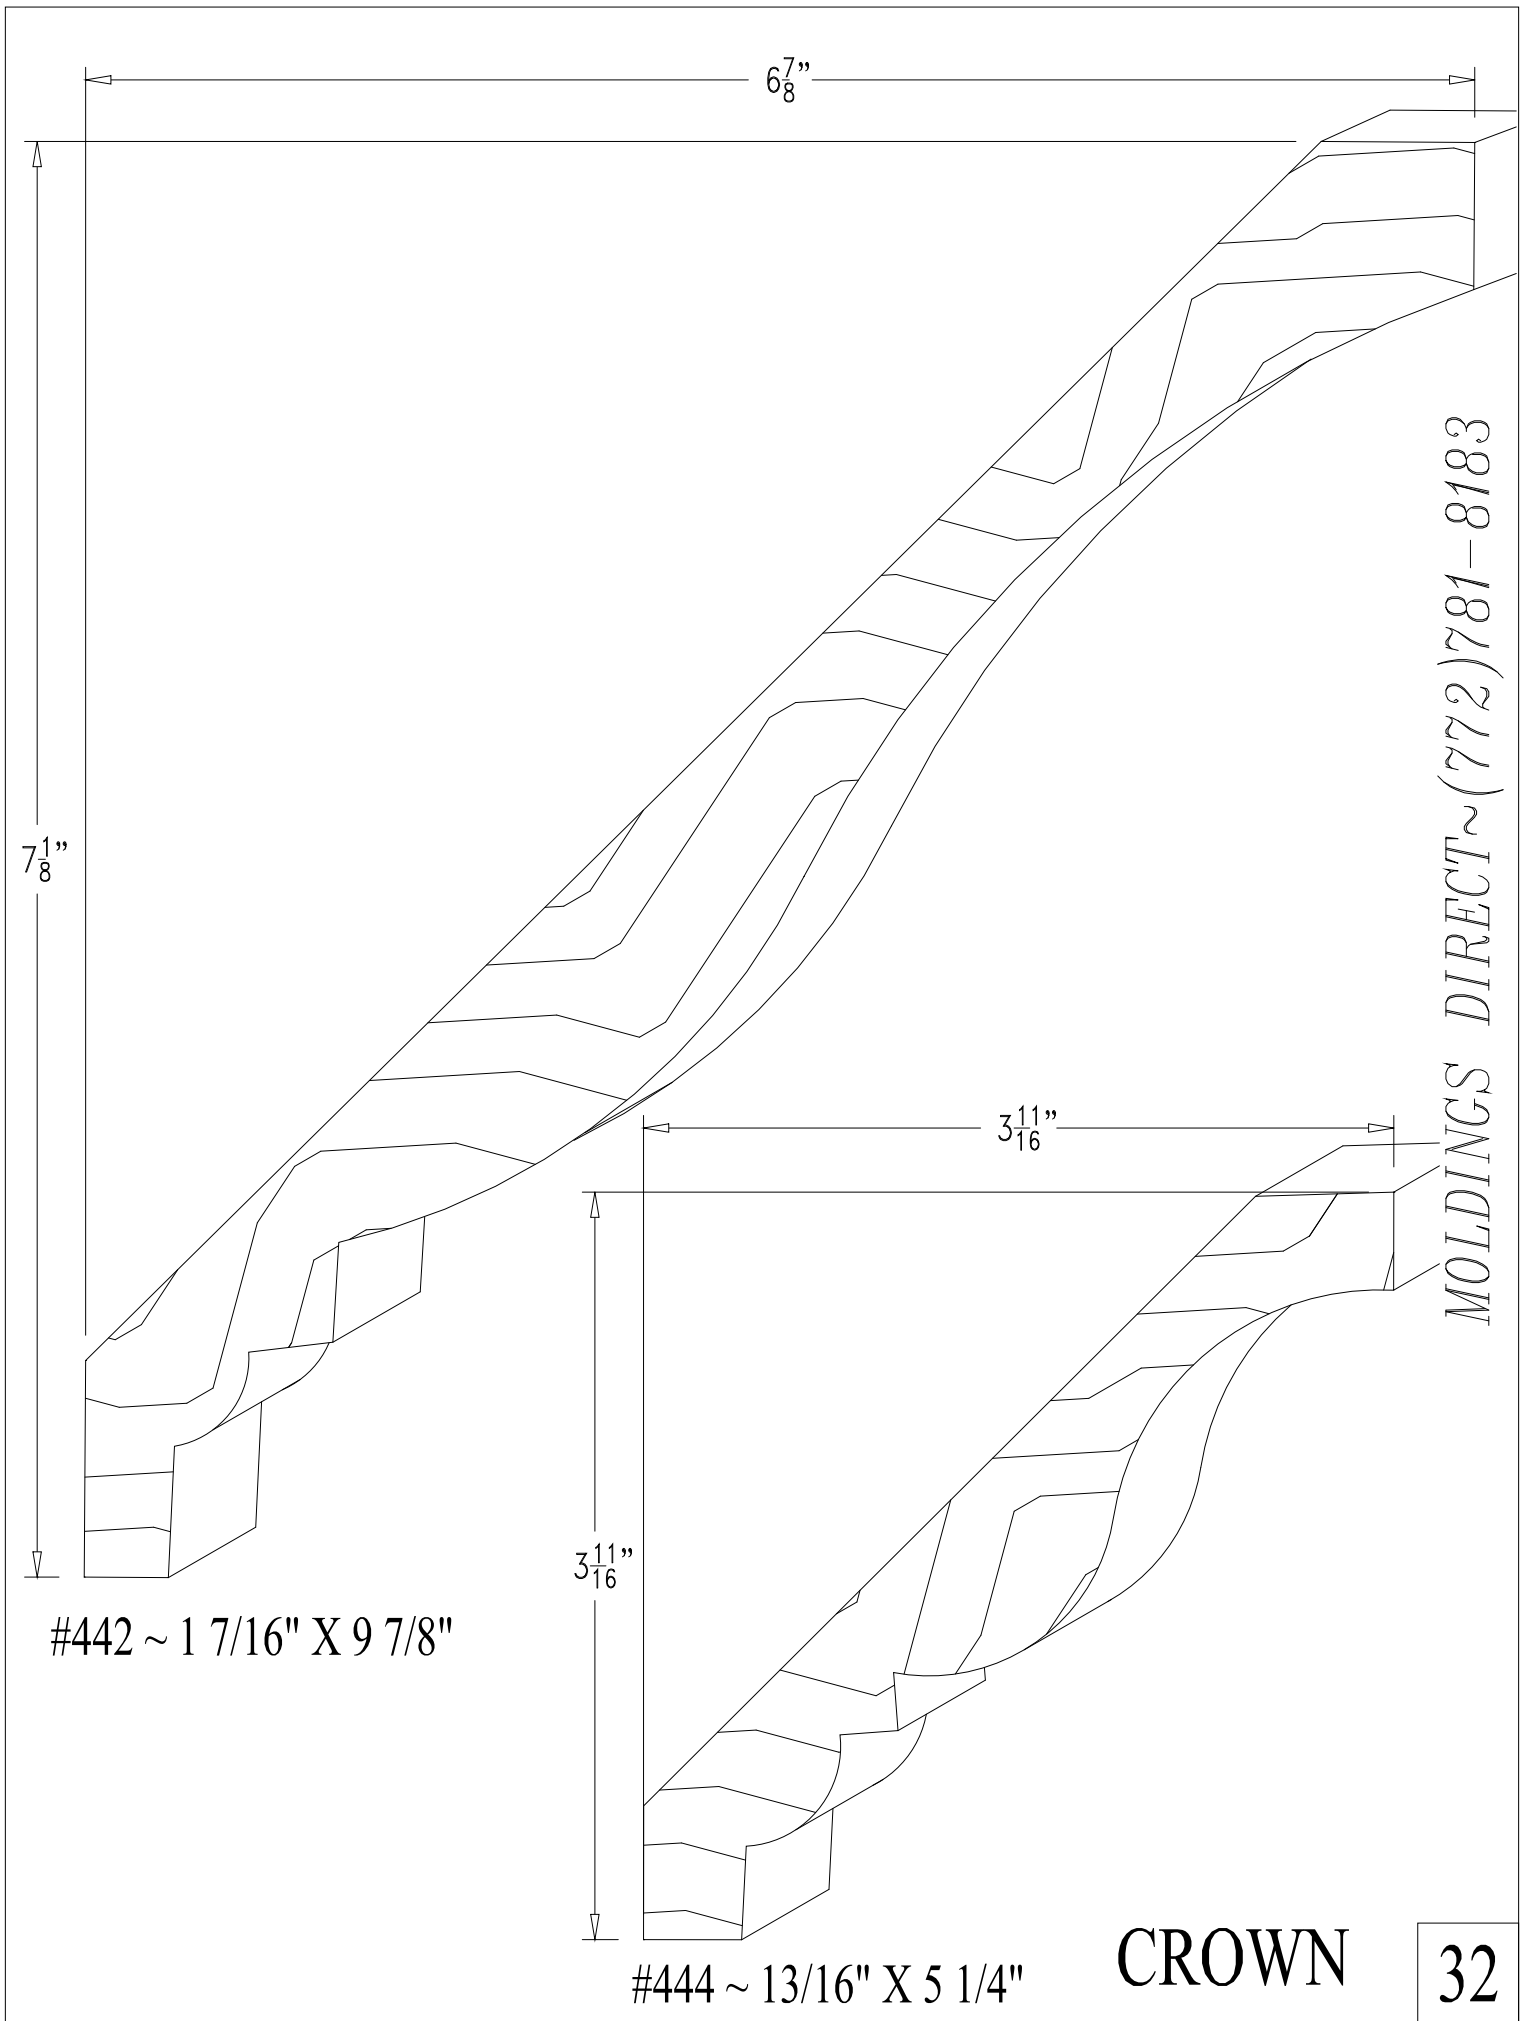

MOLDINGS DIRECT ~ (772) 781-8183

CROWN