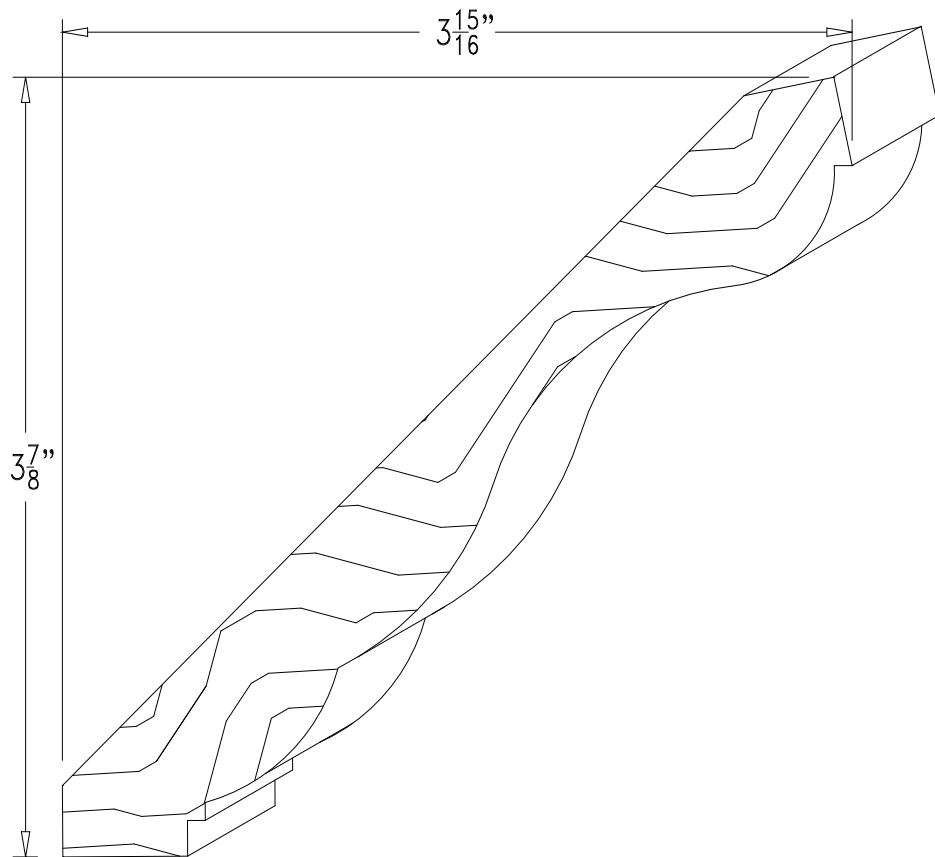

#428 ~ 3/4" X 5 7/16"

MOLDINGS DIRECT ~ (772) 781-8183