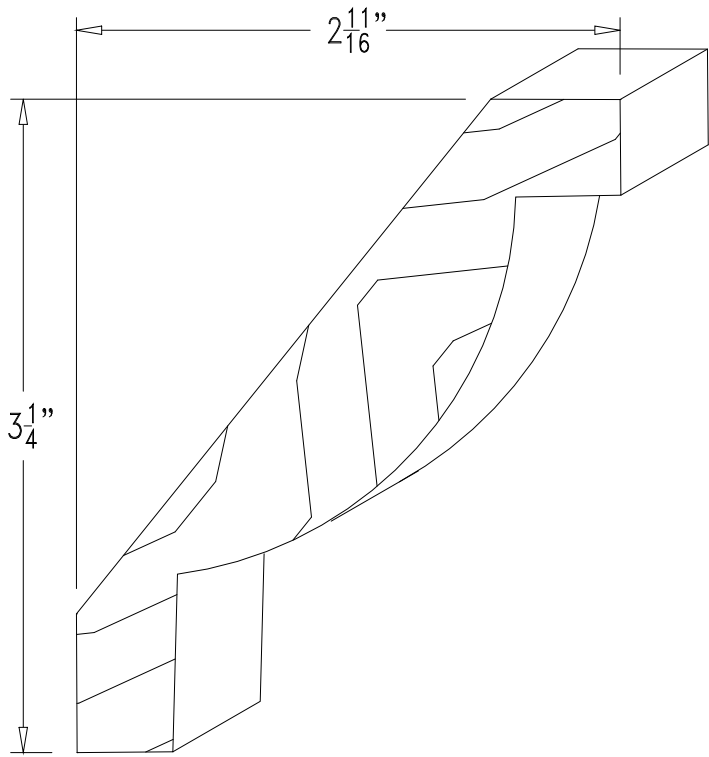

MOLDINGS DIRECT ~ (772) 781-8183

CROWN

MOLDINGS DIRECT ~ (772) 781-8183

CROWN

MOLDINGS DIRECT ~ (772) 781-8183

CROWN

445 ~ 13/16" X 4 3/16"

#446 ~ 5/8" X 2 1/4"