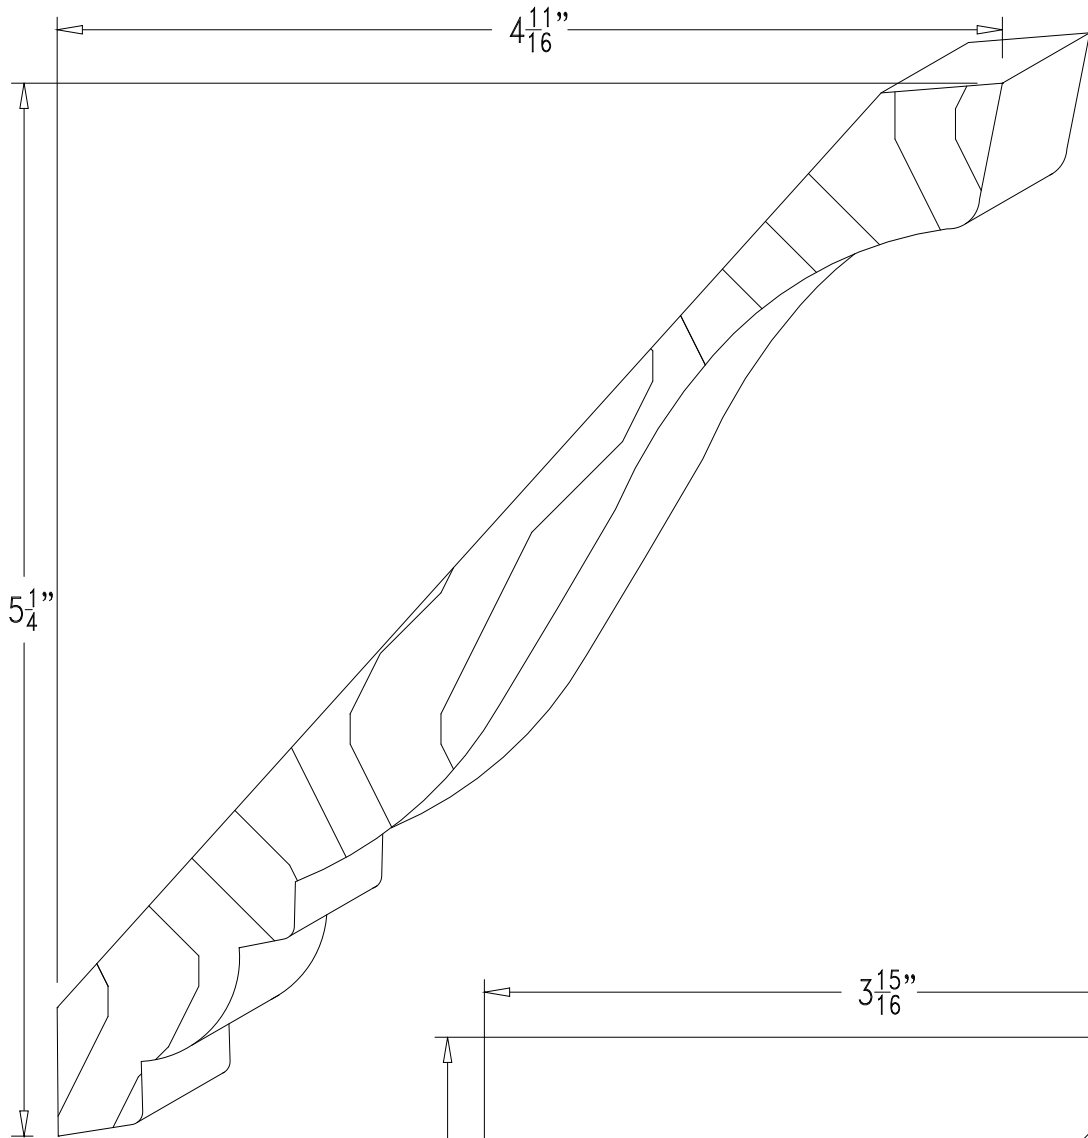

#427 ~
3/4" X 7"