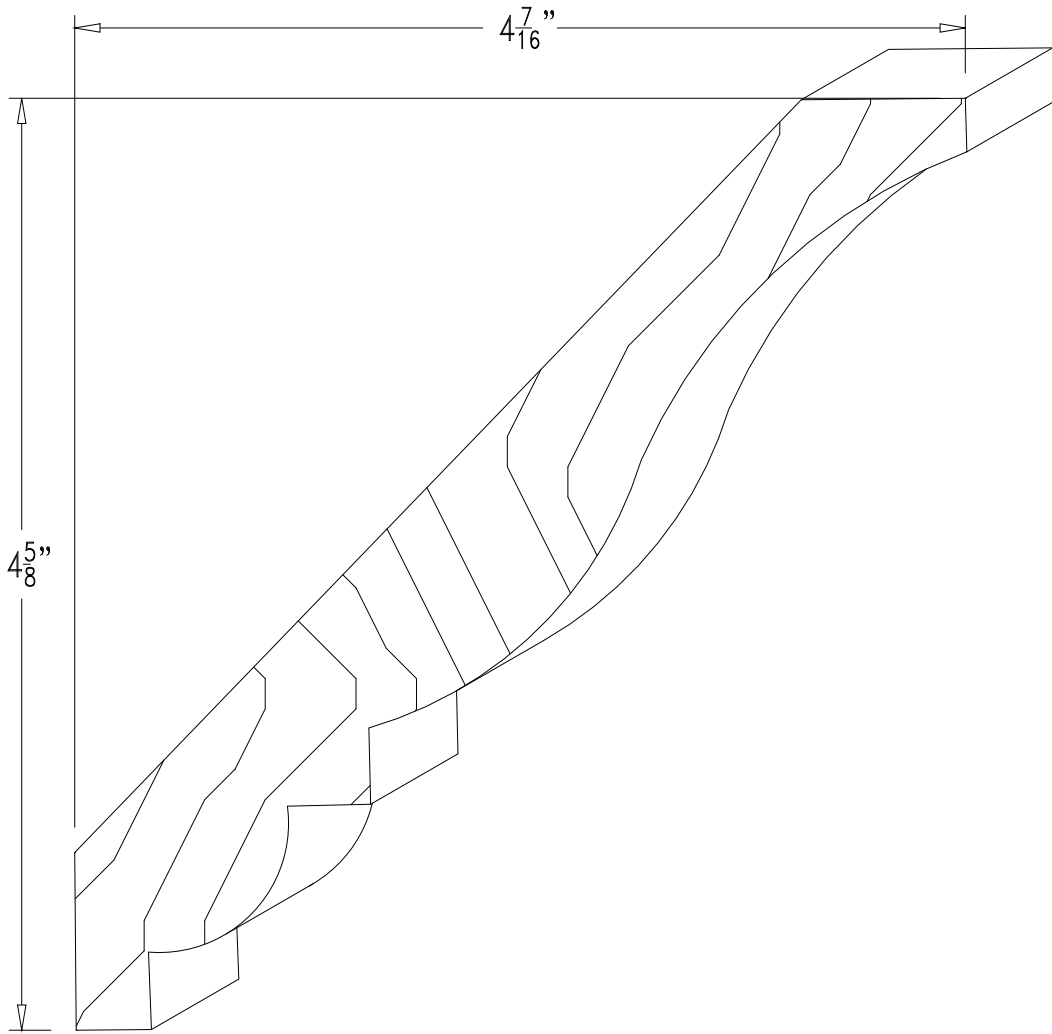

CROWN

MOLDINGS DIRECT ~ (772) 781-8183

CROWN

445 ~ 13/16" X 4 3/16"

#446 ~ 5/8" X 2 1/4"

#447 ~
13/16" X 5"

MOLDINGS DIRECT ~ (772) 781-8183

#448 ~
7/8" X 6 3/8"