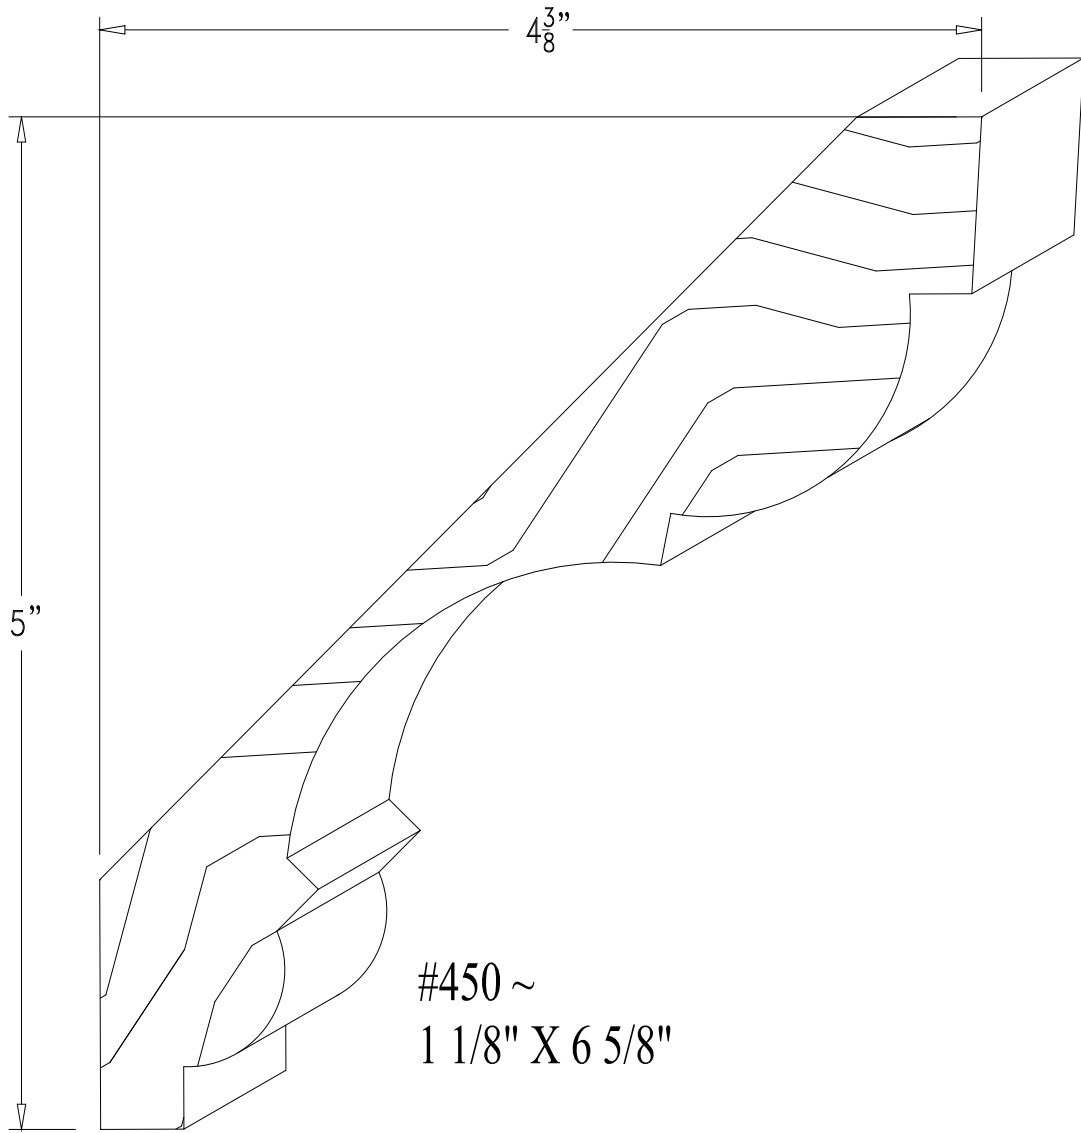

#450 ~
1 1/8" X 6 5/8"

MOLDINGS DIRECT ~ (772) 781-8183